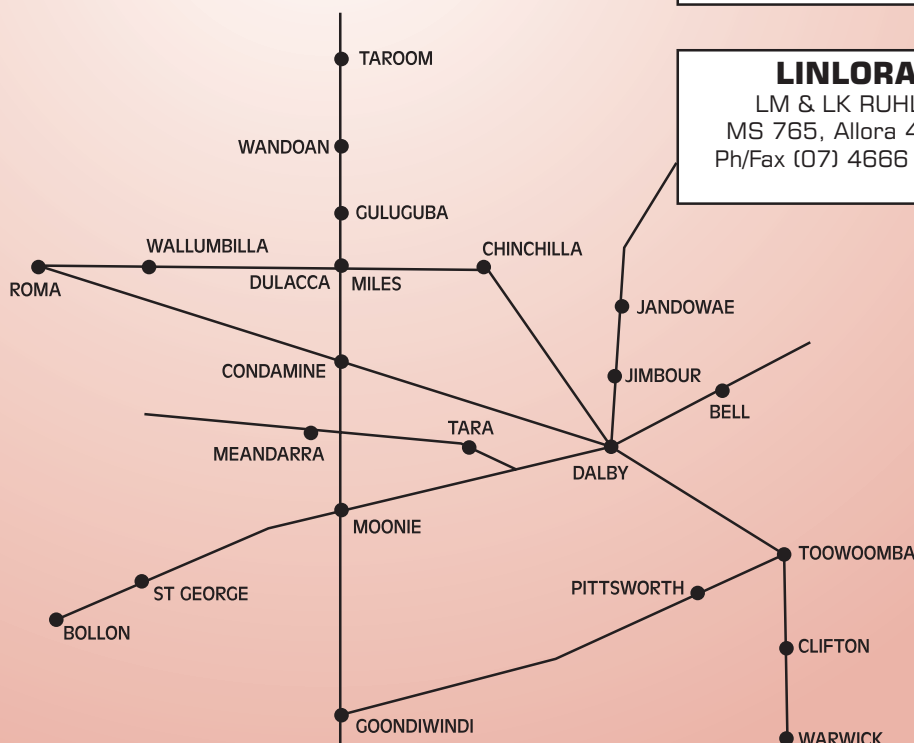

DOWNFALL CREEK

RD & ML HOFFMANN
"Siloa", Guluguba 4418
Ph (07) 4628 2284

THOMAS, D & L

610 Scrubby Rd
Scrubby Mountain 4356
Ph (07) 4693 5045

ARRAN

PA & JM CHRISTMAS
"Booroomba", Bollon 4488
Ph/Fax (07) 4625 6255

TAROELA

VM WILSON & FAMILY
PO Box 156, Taroom 4420
Ph (07) 4627 0382
Fax (07) 4627 0310

LINLORA

LM & LK RUHLE
MS 765, Allora 4362
Ph/Fax (07) 4666 3399

SEE US AT: FARMFEST (June)

NEW DIMENSION SALE - LAST SATURDAY IN AUGUST 2008